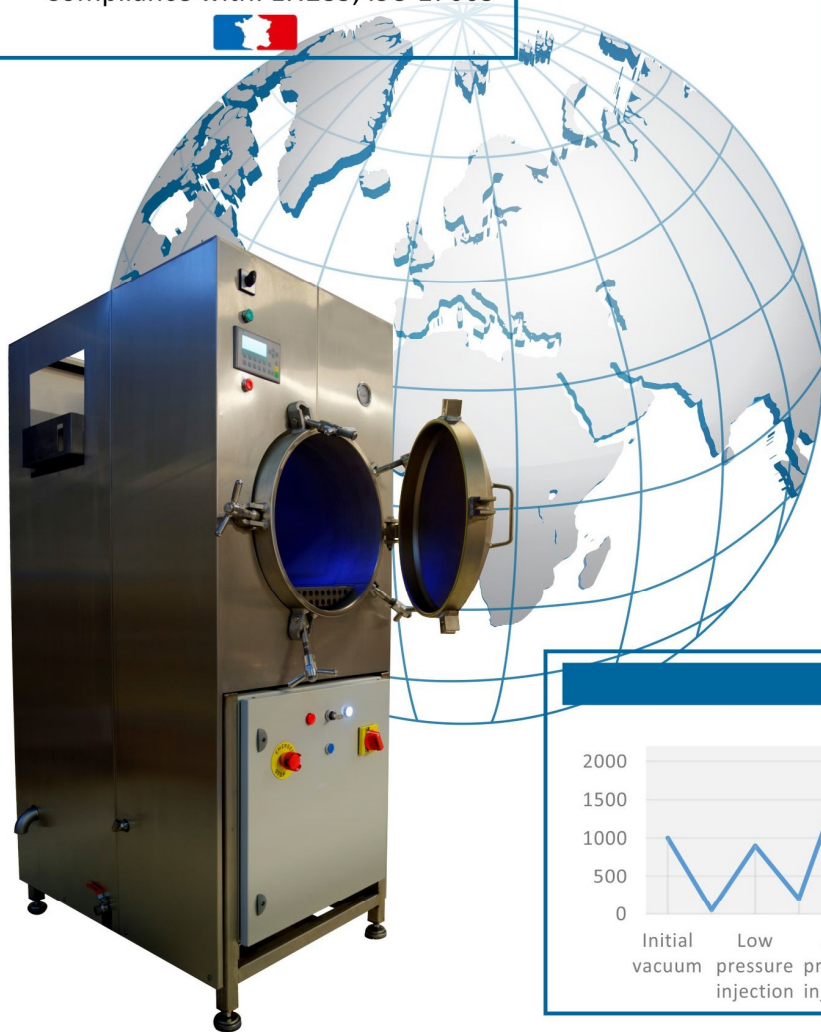

STERILIZATION WITH HIGH WATER AND ENERGY SAVING

The STEOPS is a new generation of steam sterilizer especially designed for field emergency sterilization as well as for laboratories small volume application.

Thanks to a new "waterless" technology, combined with an optimized process, STEOPS is a unique autoclave, allowing to reduce the water consumption by 90% compared to conventional sterilizers.

It is mostly intended to be operated in armed conflicts, epidemics, natural disasters situation, to sterilize reusable medical items and surgical instruments. Thanks to the extremely low water consumption, it is also interesting for clinics or laboratories application when water is not available in high quantity, or simply too expensive.

The standards cycles (121°C, 134°C, Bowie Dick and leak test) can be quickly selected by simple switch. A screen displays all information needed for the operators.

Cycle's reports are automatically saved and can be downloaded by a simple connection with your computer.

Fully made in stainless steel 316L:

- Cylindrical stainless steel chamber
- Bottom grid
- Single manual door
- Insulation and stainless steel cladding
- Compliance with: EN285, ISO 17665

DIMENSIONS

Models	STEOPS 90	STEOPS 180
Useful volume (liters)	90	180
Useful load (mm)	300x300x600	300x300x1200
Dimensions (LxPxH)	750x950x1850	750x1600x1850
Door type	Hinge	Slide