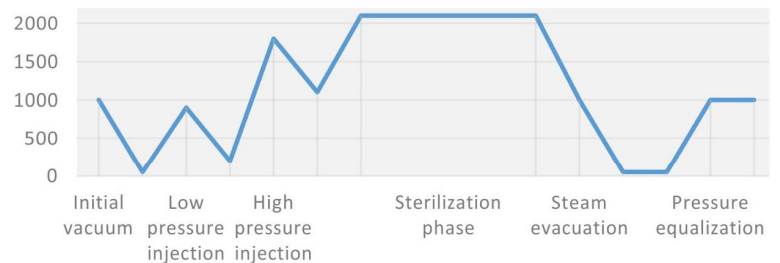

CYCLE TYPE

PROVIDE WITH

- Components and material certificates
- Instructions & Maintenance manuals
- First emergency spare parts

UTILITIES

- A few liters of water are enough for many cycles
- Electrical supply